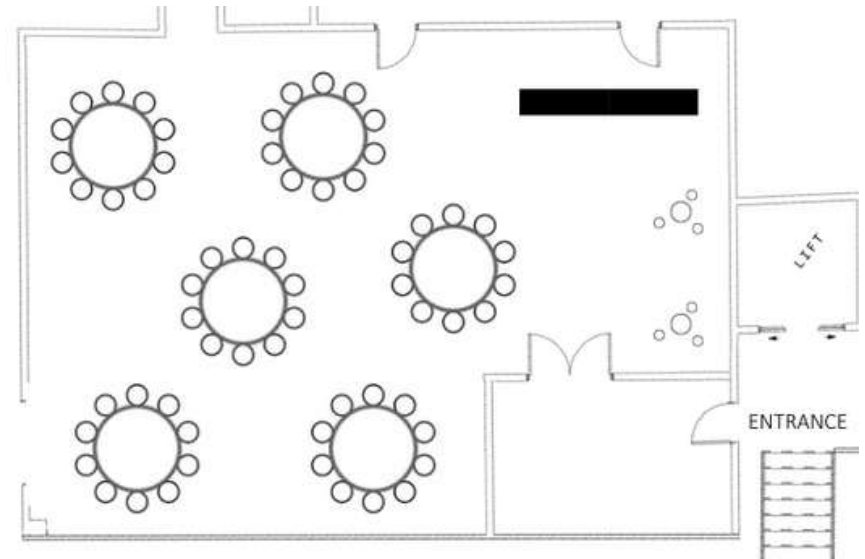

Victoria Room = 217sqm  
Cocktail : Up to 80pax

## LONG TABLES

3 tables | 72 pax

For a dancefloor space, remove 1 long table

Up to 24 seats per table