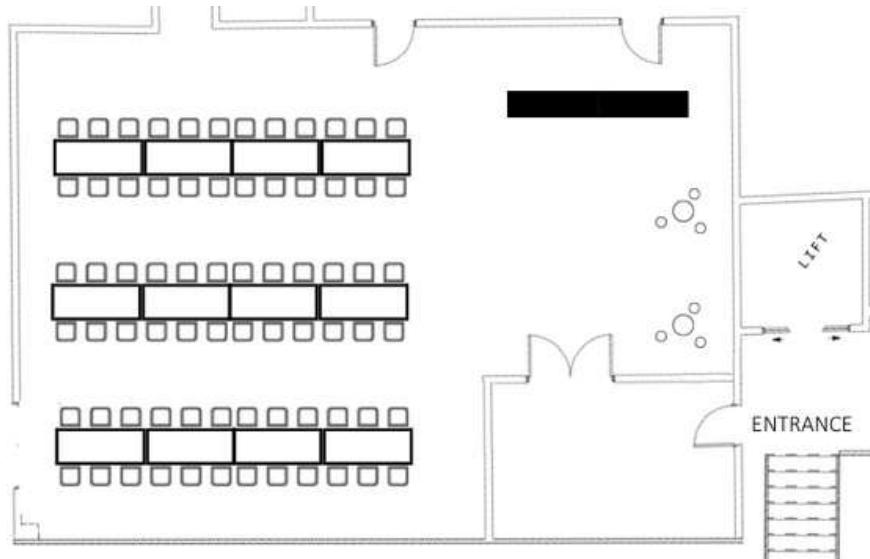

VICTORIA ROOM

THE PROMENADE
DOCKLANDS

LONG TABLES

3 tables | 72 pax

For a dancefloor space, remove 1 long table

Up to 24 seats per table