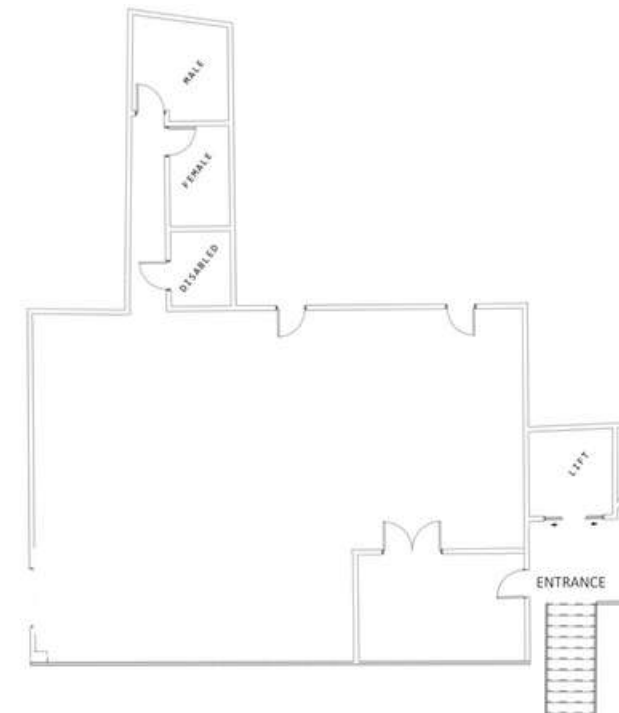

# VICTORIA ROOM

THE PROMENADE  
DOCKLANDS

Bathed in natural light streaming through its floor-to-ceiling windows, the Victoria Room exudes a warm ambience that sets the stage for unforgettable moments. With its exclusive amenities including private bathroom facilities, a welcoming foyer, and the option for personalised bar service, every detail is tailored to your event.

Victoria Room = 217sqm  
Cocktail : Up to 80pax